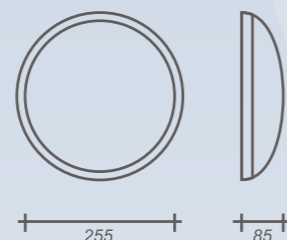

**OSZCZĘDNOŚĆ DO 90% ENERGII
WANDALOODPORNĄ
5 LAT GWARANCJI***

**SAVE UP TO 90% ENERGY
IMPACT RESISTANT
5 YEARS WARRANTY***

www.lenalighting.pl

CAMEA LED

MERCURY LED

SATURN LED

nr kat. / cat.no.	oprawa / fitting	moc / power	kolor / colour
063138	CAMEA POWER LED	9 x 1W	■
063077	CAMEA POWER LED	9 x 1W	■
063190	CAMEA POWER LED	9 x 1W	■
063015	CAMEA POWER LED	9 x 1W	□
063268	CAMEA POWER LED	9 x 1W	■
142406	CAMEA PRO POWER LED	9 x 1W	■
142505	CAMEA PRO POWER LED	9 x 1W	□