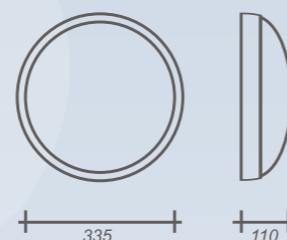

**OSZCZĘDNOŚĆ DO 90% ENERGII
WANDALOODPORNĄ
5 LAT GWARANCJI***

**SAVE UP TO 90% ENERGY
IMPACT RESISTANT
5 YEARS WARRANTY***

www.lenalighting.pl

CAMEA LED

MERCURY LED

SATURN LED

nr kat. / cat.no.	oprawa / fitting	moc / power	kolor / colour
063138	CAMEA POWER LED	9 x 1W	■
063077	CAMEA POWER LED	9 x 1W	■
063190	CAMEA POWER LED	9 x 1W	■
063015	CAMEA POWER LED	9 x 1W	□
063268	CAMEA POWER LED	9 x 1W	■
142406	CAMEA PRO POWER LED	9 x 1W	■
142505	CAMEA PRO POWER LED	9 x 1W	□