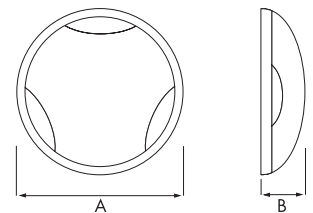

Detale / efekt | Details / effect

wersja version	index index	max moc max power	źródło światła light source	rodzaj klosza type of diffuser	kolor colour	waga netto net weight	wymiary produktu product dimensions A/B
CAMEA LED	063015	9x1W	9 POWER LED	OPAL		0,94	300/90
CAMEA LED	063190	9x1W	9 POWER LED	OPAL		0,94	300/90
CAMEA LED	063138	9x1W	9 POWER LED	OPAL		0,94	300/90
CAMEA LED	063497	9x1W	9 POWER LED	OPAL		0,94	300/90
CAMEA LED	063077	9x1W	9 POWER LED	OPAL		0,94	300/90
CAMEA PRO LED	142505	9x1W	9 POWER LED	OPAL		0,94	300/90
CAMEA PRO LED	142406	9x1W	9 POWER LED	OPAL		0,94	300/90