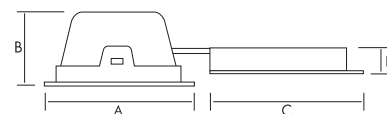

Варианты по запросу:
EVG DIMM 1-10V
Клемма GESIS 18/3

Standard / Standard

Opcja / Option

index index	max moc max power	źródło światła light source	barwa światła light colour	VVG/EVG	kolor colour	waga netto net weight	wymiary produktu product dimensions A/B/C/D	wymiary montażowe installation dimensions
057311	9x1W	9 POWER LED	5000K	EVG		1,26	190/88/191/37/77	173
057304	9x1W	9 POWER LED	3000K	EVG		1,26	190/88/191/37/77	173
057052	12x1W	12 POWER LED	5000K	EVG		1,26	190/88/191/37/77	173
057038	12x1W	12 POWER LED	3000K	EVG		1,26	190/88/191/37/77	173
057083	18x1W	18 POWER LED	5000K	EVG		1,26	190/88/191/37/77	173
057045	18x1W	18 POWER LED	3000K	EVG		1,26	190/88/191/37/77	173
057410	9x1W	9 POWER LED	5000K	EVG		1,26	190/88/191/37/77	173
057403	9x1W	9 POWER LED	3000K	EVG		1,26	190/88/191/37/77	173
057328	12x1W	12 POWER LED	5000K	EVG		1,26	190/88/191/37/77	173
057281	12x1W	12 POWER LED	3000K	EVG		1,26	190/88/191/37/77	173
057335	18x1W	18 POWER LED	5000K	EVG		1,26	190/88/191/37/77	173
057298	18x1W	18 POWER LED	3000K	EVG		1,26	190/88/191/37/77	173
057540	9x1W	9 POWER LED	5000K	EVG		1,26	190/88/191/37/77	173
057533	9x1W	9 POWER LED	3000K	EVG		1,26	190/88/191/37/77	173
057441	12x1W	12 POWER LED	5000K	EVG		1,26	190/88/191/37/77	173
057427	12x1W	12 POWER LED	3000K	EVG		1,26	190/88/191/37/77	173
057458	18x1W	18 POWER LED	5000K	EVG		1,26	190/88/191/37/77	173
057434	18x1W	18 POWER LED	3000K	EVG		1,26	190/88/191/37/77	173