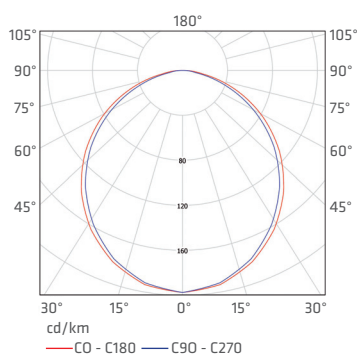

PLANO LED

PLANO Z LED

index index	max moc max power	źródło światła light source	rodzaj odbłyśnika type of reflector	EVG/VVG	kolor colour	waga netto net weight	wymiary produktu product dimensions A/B/C/D	system zwieszania suspension system
312090	10W	SMD LED	PLX	EVG		3,00	250/250/15/1000	x
312083	20W	SMD LED	PLX	EVG		3,00	250/250/15/1000	x
312113	25W	SMD LED	PLX	EVG		3,65	595/200/15/1000	x
312076	25W	SMD LED	PLX	EVG		7,20	595/595/15/1000	x
312069	50W	SMD LED	PLX	EVG		7,20	595/595/15/1000	x
312106	50W	SMD LED	PLX	EVG		5,80	1195/200/15/1000	x