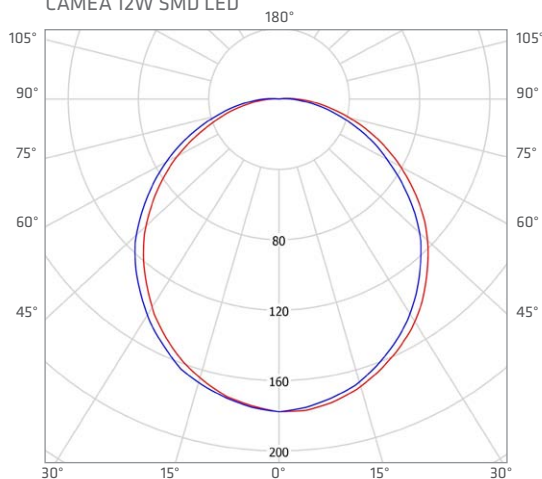

CAMEA 12W SMD LED

cd/klm
—C0 - C180 —C90 - C270